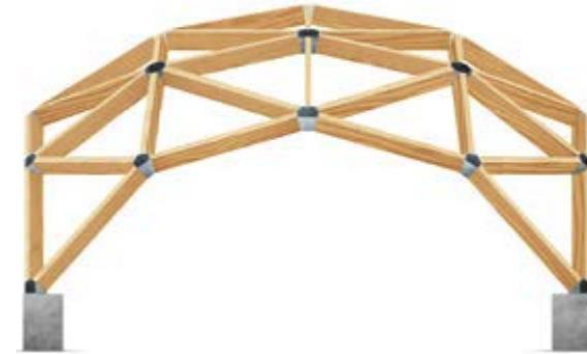

Wooden tent WOOD RT 7/49

Basic set		8350$			
Additional					
Installation		1150$			
Supervised installation		400$			
Foundation					
Foundation system	1150$	Foundation works	200$	Decking (deck pine) including mounting	1650$
Covering					
Architectural PVC fabric - Any color - Including mounting	3650$	Transparent polyurethane film	4000$	Structural glazing on aluminum profile	23500$
Lighting					
Lighting system with built-in wiring				1350$	
Year - round full service				350$