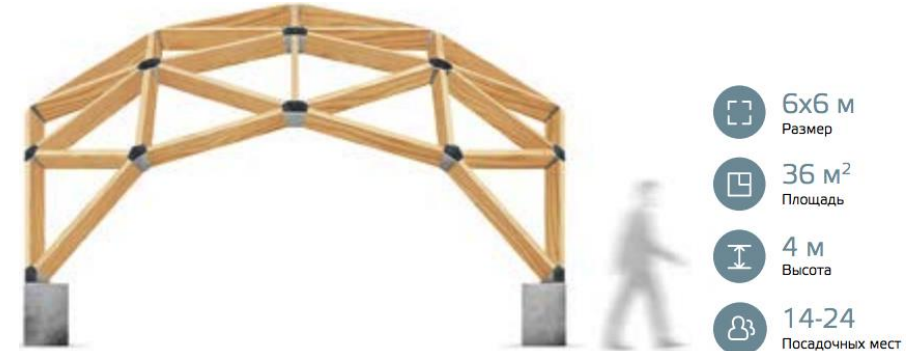

Wooden tent WOOD RT 6/36

Basic set		7800$			
Additional					
Installation		1000$			
Supervised installation		500$			
Foundation					
Foundation system	1000$	Foundation works	200$	Decking (deck pine) including mounting	1250$
Covering					
Architectural PVC fabric - Any color - Including mounting	3350$	Transparent polyurethane film	3600$	Structural glazing on aluminum profile	20000$
Lighting					
Lighting system with built-in wiring				1350$	
Year - round full service				350$